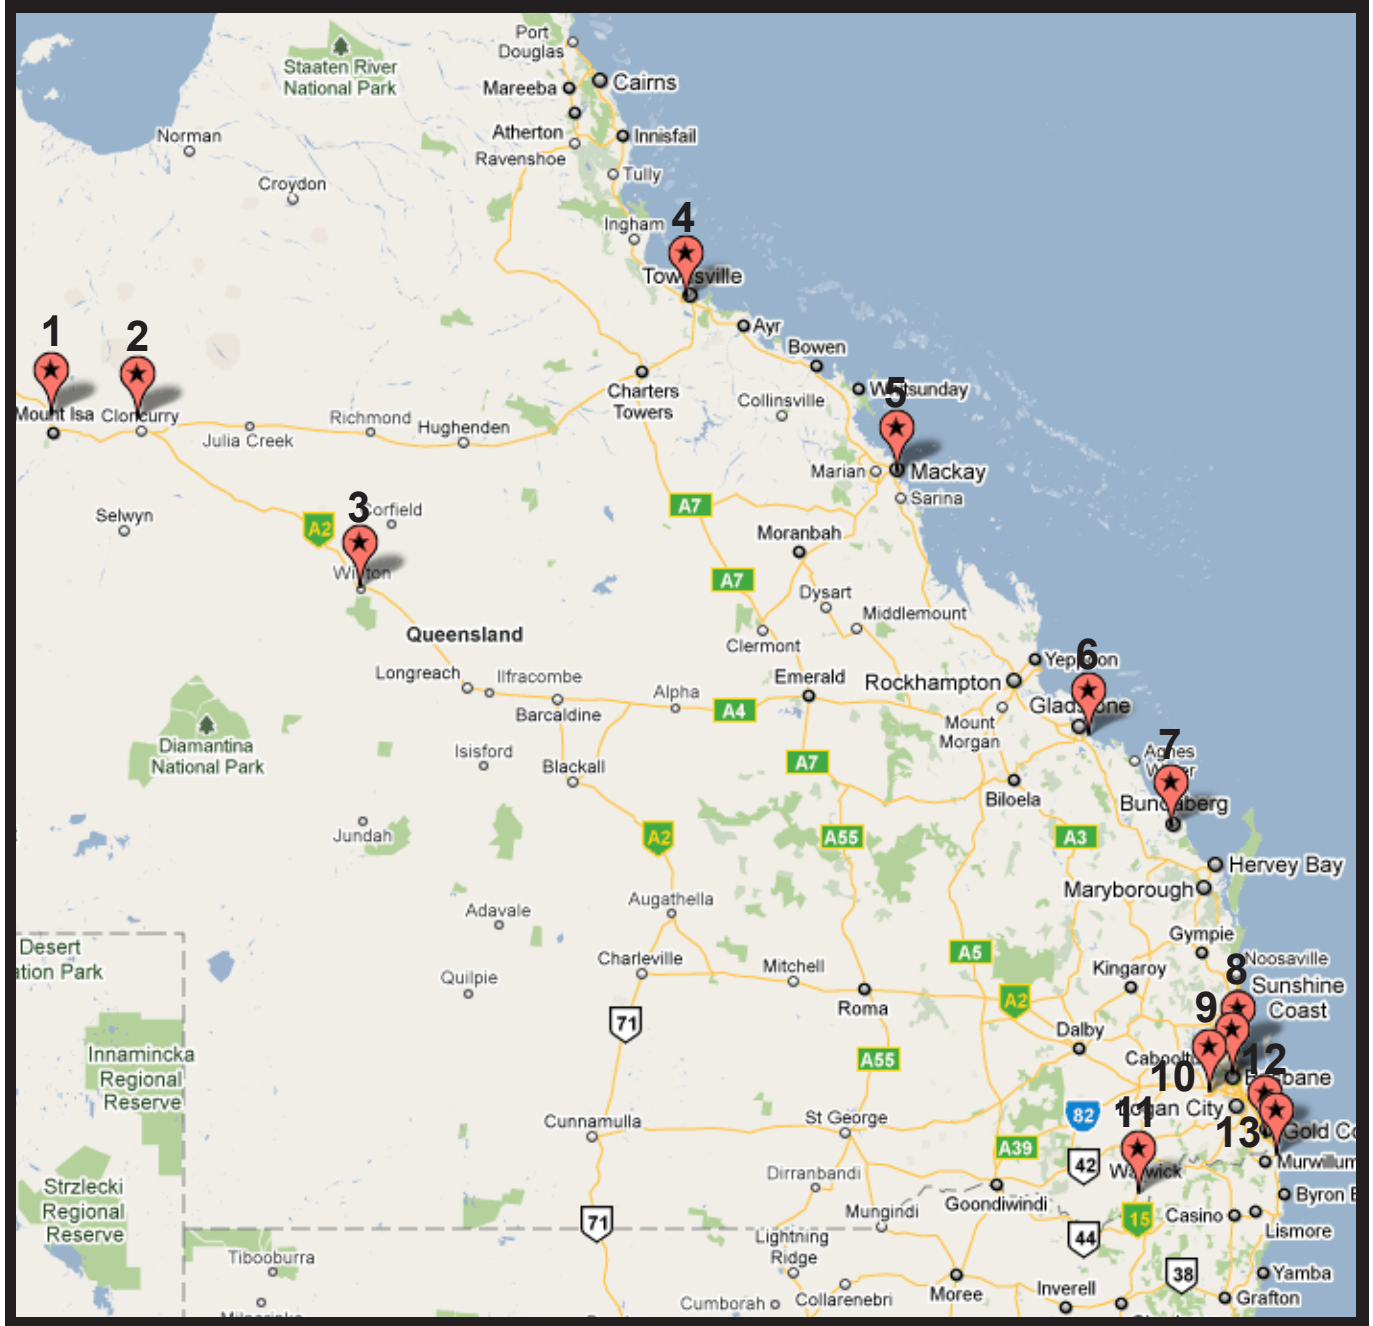

CHRISTOPHER TROTTER ARTWORK ROADMAP

QLD & NORTHERN NSW

arts access statewide...

©2011 Google – Map data ©2011 GBRMPA, Google, Whereis(R), Sensis Pty Ltd

1. **Mucker Duck** – Family Recreation Park, Mount Isa
2. **Remnants** – Department of Natural Resources & Mines, Cloncurry
3. **Outback Fledgling** – Waltzing Matilda Museum, Winton
4. **The Great Northern Rail Whistle** – Ceremonial Avenue, Townsville
5. **Stagform, Life Forms** – Regional Botanical Gardens, Mackay
6. **Hippocampus Whitei** – Millennium Esplanade, Tannum Sands
7. **Roo+Joey, Rural to Reef** - Bundaberg Hospital
8. **Gemini** – Redcliffe Hospital; **Power Pipe** – Kippa Ring
9. Various – see Brisbane map for more details
10. **Rail Rocket** – Brassall Bikeway, Ipswich;
  Tap Root, Sparky – Ipswich Art Gallery
11. **Flow Motion 4** – Casuarina Beach Sculpture Walk, NSW
12. **Busking Ducks** – Stanthorpe Regional Art Gallery
13. **Pods** – Southern Cross University, Tweed Heads, NSW; **Frog Pole** – King's Cliff Library, NSW;