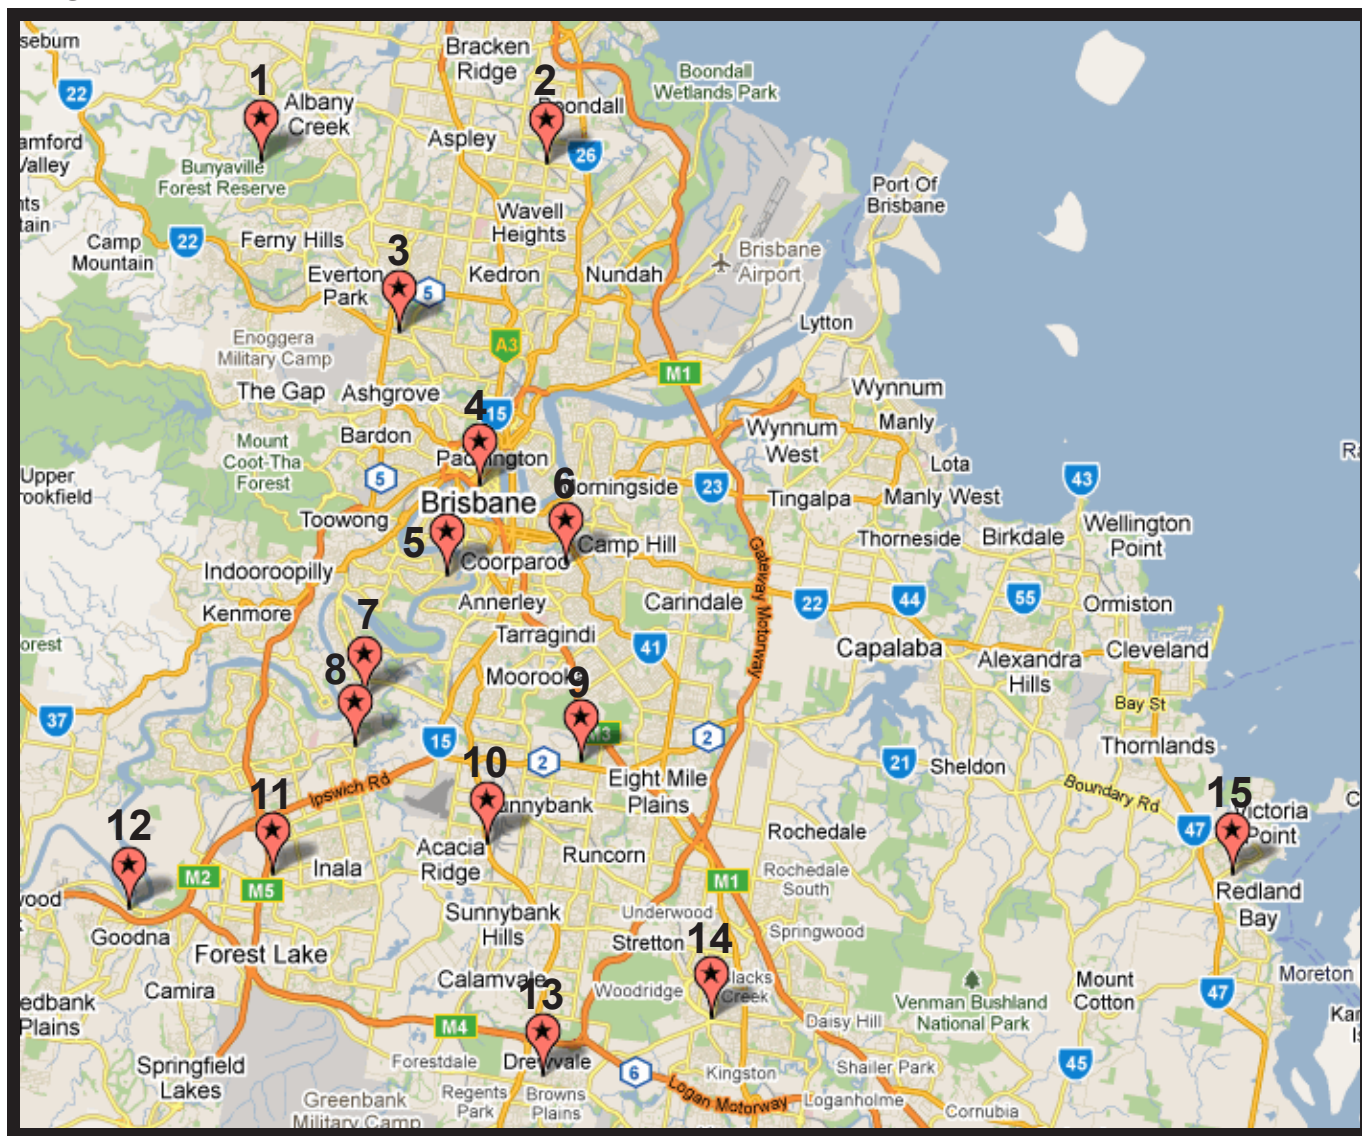

CHRISTOPHER TROTTER ARTWORK ROADMAP

BRISBANE

arts access statewide...

©2011 Google – Map data ©2011 GBRMPA, Google, Whereis(R), Sensis Pty Ltd

1. Dragonfly – Bunya Lakes Estate 2. The Crazy Chook Machine – Geebung Railway Station 3. Early Life Form Fossil – Alderley 4. Frogs Hollow – Edward St; City Roos – George St; Fish Fossil – Kangaroo Point Cliffs; Water Born – Powerhouse; Millennium Fossil – Roma Street Parklands; Bio-Mechanical Pelicans – on the Brisbane River, South Brisbane 5. Circle of Friends – International House, UQ	6. Attachment – Access Ed, Cooparoo 7. Family Attitude – Oxley Rd, Corinda 8. Stream Life – Oxley 9. Tail Wind – Griffith University, Nathan Campus 10. Fossil – Acacia Ridge 11. Industrial Growth – Richlands 12. Frog Forum – Community Health Centre, Goodna 13. Mr Brown – Browns Plains 14. Brachychiton Rupestris – Logan Art Gallery 15. Fire Flame Fossil – Fire Station, Redlands

This map was produced for *Christopher Trotter: Animated Steel*, touring throughout Queensland in 2011-12 as part of Queensland Art Council's 50th Anniversary Year.

Queensland Arts Council's Exhibitions bring quality visual arts into regional and remote areas, supporting Queensland artists and communities in celebrating their creativity and diversity.

Animated Steel is presented by Queensland Arts Council, developed in collaboration with Christopher Trotter and supported Tim Fairfax Family Foundation, Sims Metal and Xtroll.

For more information on *Animated Steel* or Queensland Arts Council Exhibitions visit www.qac.org.au